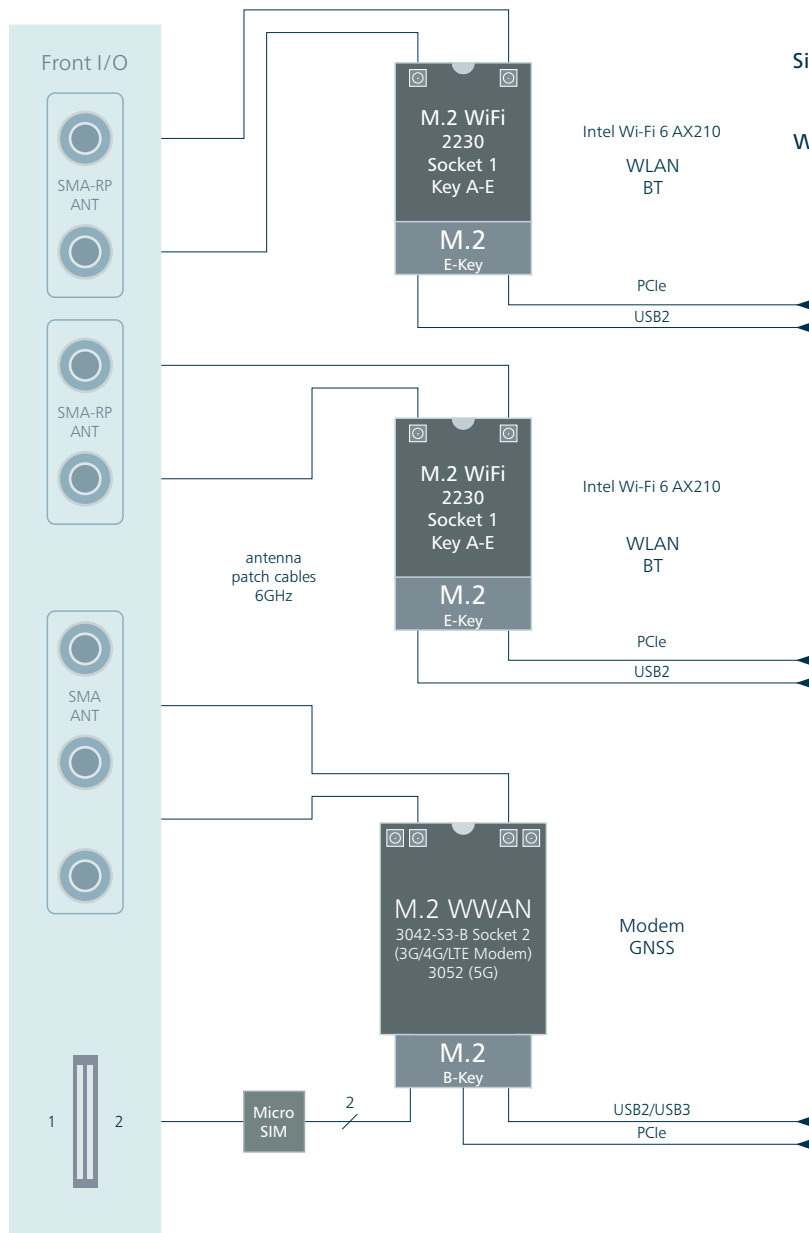

© EKF  
ekf.com

NVIDIA®  
Jetson  
Xavier™ NX

Simplified Block Diagram  
**GC100**  
NVIDIA Jetson Xavier NX  
SoM Carrier Card  
Master

Sheet 3

Sheet 2

**Embedded Gold®**

**Simplified Block Diagram**  
**GC102**  
 NVIDIA Jetson Xavier NX  
 Wireless Mezzanine Card