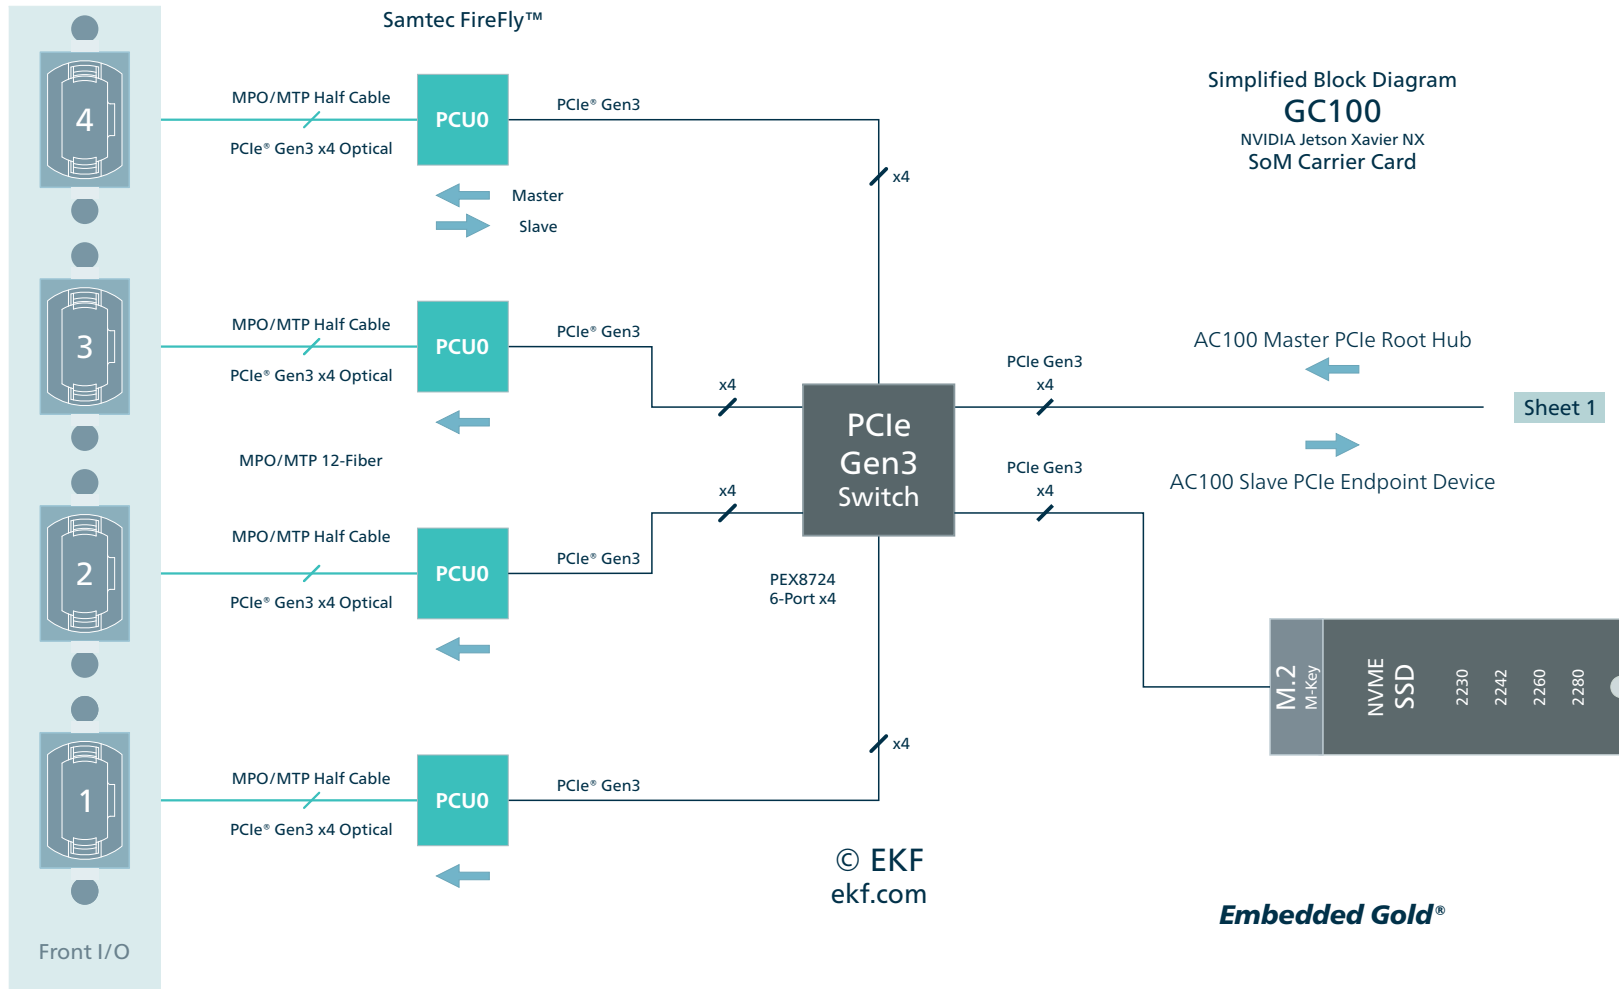

© EKF  
ekf.com

NVIDIA®  
Jetson  
Xavier™ NX

Simplified Block Diagram  
**GC100**  
NVIDIA Jetson Xavier NX  
SoM Carrier Card  
Master

Sheet 3

Sheet 2

**Embedded Gold®**

**Simplified Block Diagram**  
**GC102**  
 NVIDIA Jetson Xavier NX  
 Wireless Mezzanine Card