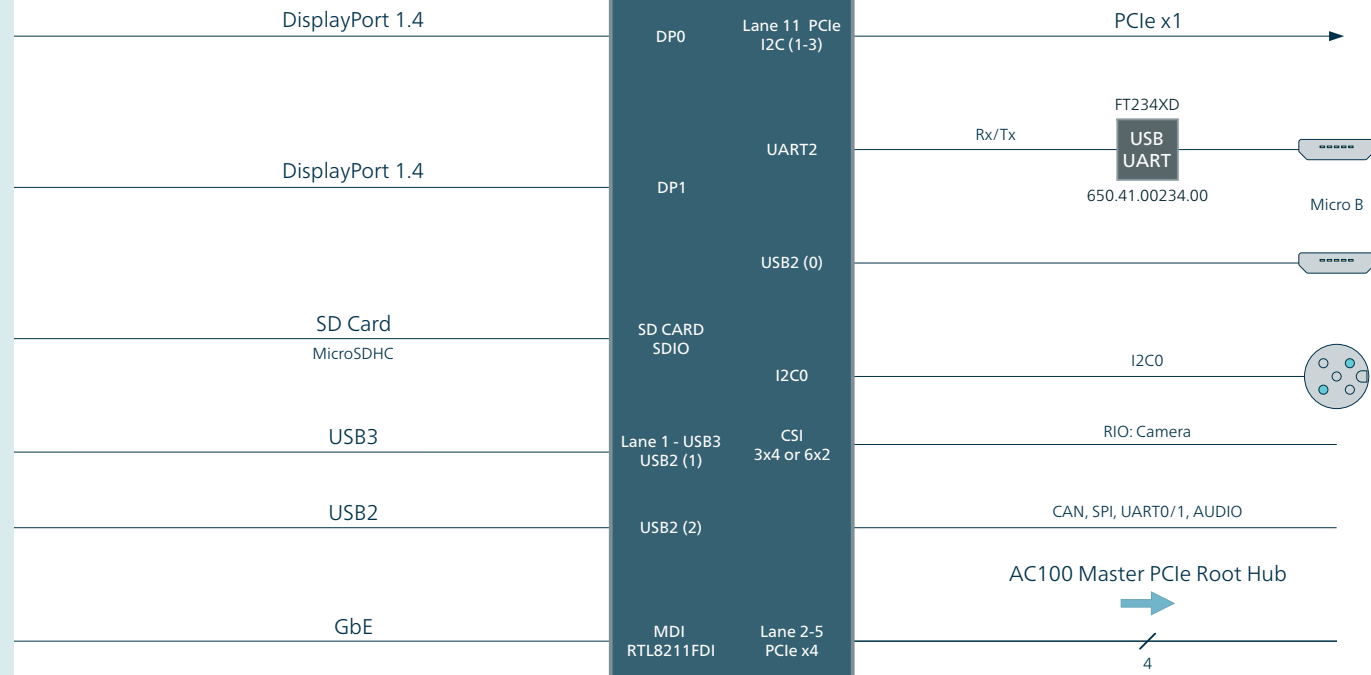

© EKF  
ekf.com

NVIDIA®  
Jetson  
Xavier™ NX

Simplified Block Diagram  
**GC100**  
NVIDIA Jetson Xavier NX  
SoM Carrier Card  
Master

Sheet 3

Sheet 2

**Embedded Gold®**

**Simplified Block Diagram**  
**GC102**  
 NVIDIA Jetson Xavier NX  
 Wireless Mezzanine Card