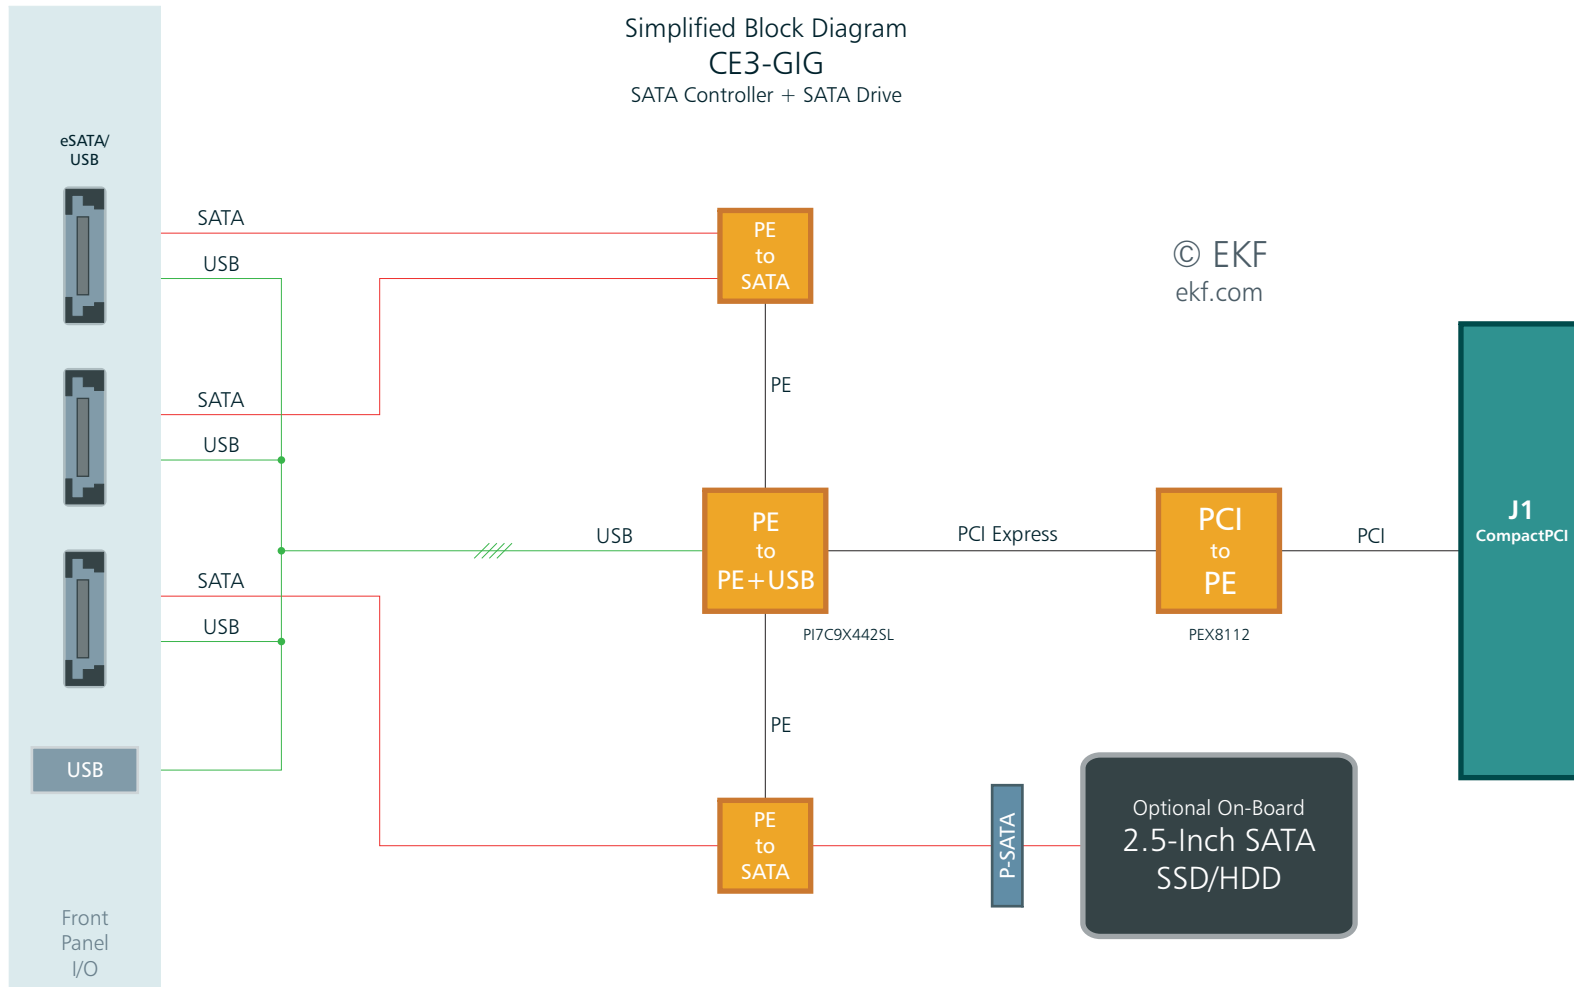

Simplified Block Diagram
CE3-GIG
SATA Controller + SATA Drive

Simplified Block Diagram CE3-GIG Option DC/DC +3.3V +12V

© EKF
ekf.com