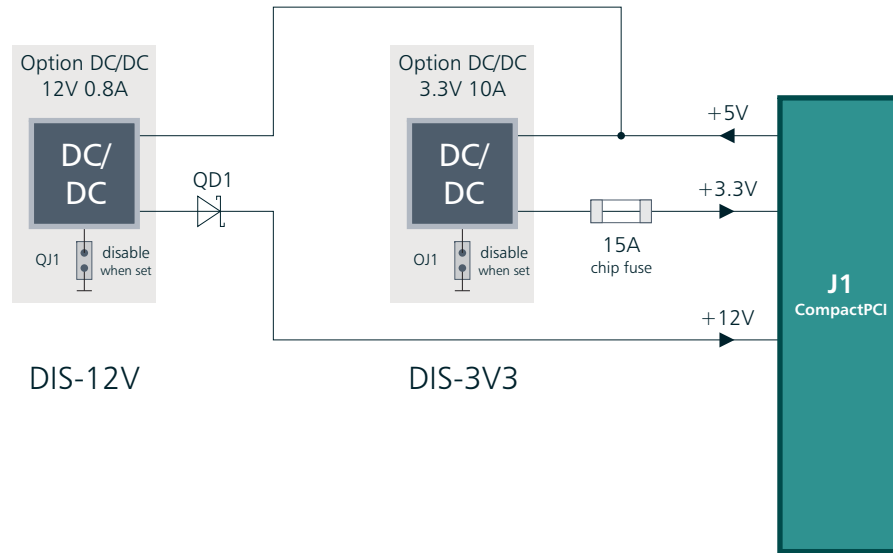

Simplified Block Diagram
CE3-GIG
SATA Controller + SATA Drive

Simplified Block Diagram CE3-GIG Option DC/DC +3.3V +12V

© EKF
ekf.com